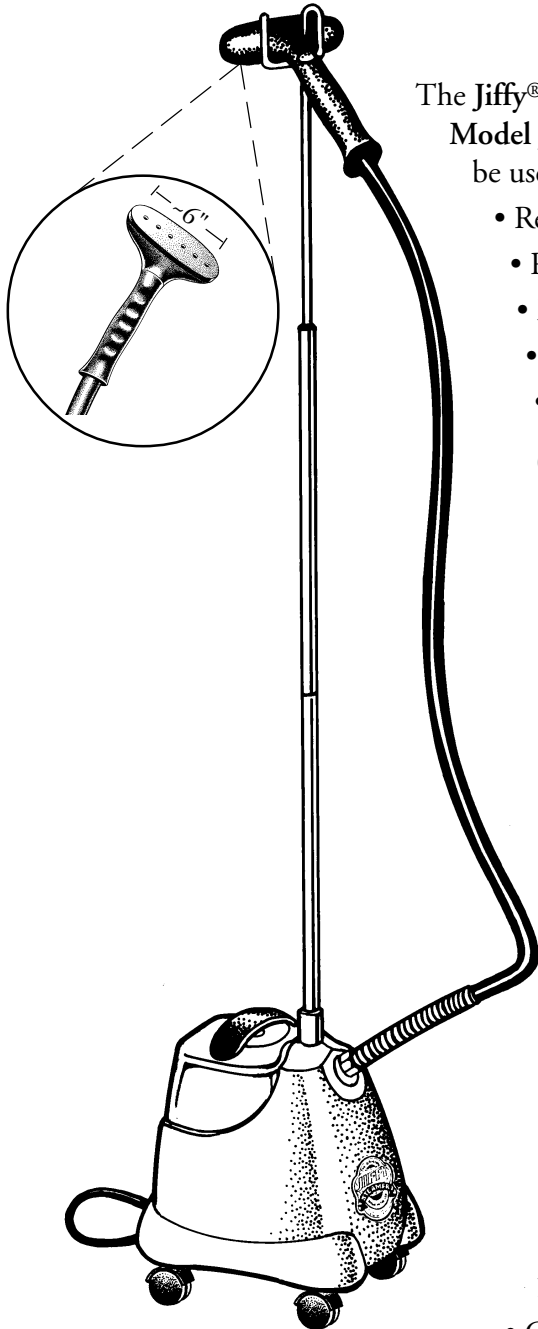

Worldwide Leader in Steaming Equipment Since 1940

Jiffy® Steamer Models J-2000® and J-2000M® Residential Series

Engineered to last.

The Jiffy® Steamer Model J-2000® and the Jiffy® Steamer Model J-2000M® are used in homes worldwide. These units can be useful in a variety of settings and applications, including:

- Removing wrinkles from all fabrics
- Reducing the need to iron
- More gentle on fabrics than ironing
- May be used on most materials or fabrics
- Great for tablecloths, bedspreads, and delicate apparel

Quality Features:

- Two steam heads are available:
 - a) Standard 6" plastic head (J-2000®)
 - b) Optional 6" metal head and wooden handle (J-2000M®)
- All brass couplings
- High impact plastic outer housing for durability
- 1300 watt heating element die cast in solid brass
 - 50/60 Hertz system
 - Easy to handle water reservoir
 - New "no spill" check valve cap
 - Color-coded high temperature wiring
 - Fusible link with automatic shut-off for safety
 - 360 degree swivel casters for mobility
- 24 hour repair service available
- 230 Volt units available upon request at no extra charge
- UL, CSA, NOM, ANCE, TUV/GS and CE listed
- Made in the USA
- Shipping Weight:
18 pounds
- Carton size:
17½" x 12" x 15"